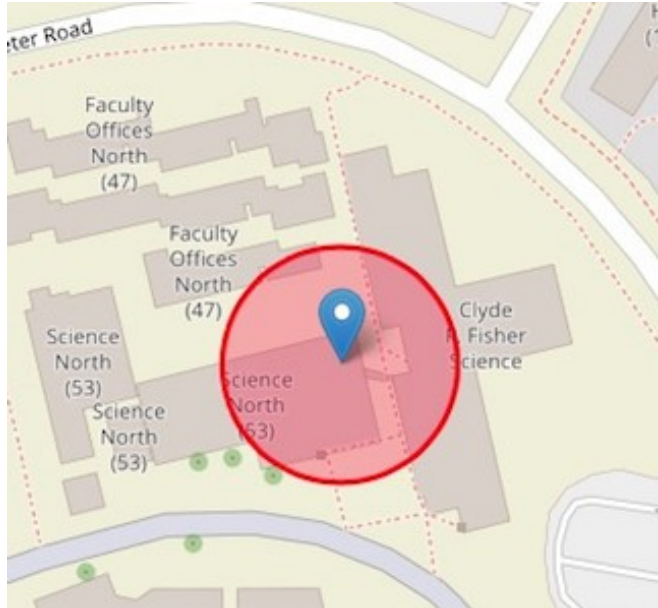

Youhere.org: Factsheet

Why Youhere?

Youhere is a cloud-based, classroom attendance service, supercharged for the mobile-phone era. It was designed by a teacher for teachers, in order to take classroom attendance, but has many other attendance uses too. Why? After 20 years in the classroom, we simply could not find a good way of taking class attendance. Roll calling and sign-in sheets are messy, laborious and self-defeating. Thus the birth of Youhere, which draws from the ubiquity of phones and their location abilities to automate attendance.

Using Youhere

In use, group leaders (teachers, coaches, etc.) make an account at Youhere.org then set a geofence around a particular location on a map. The "geofence" is a circle that surrounds a location where participants should be, at a particular time. This can be a classroom, practice field, office, building, etc.

Afterwards, participants install a free app on their phones (iOS or Android). When inside of the geofence at the appropriate time, they tap "check-in" on the app to check themselves in. They must be within the geofence during the needed time frame in order to check-in successfully. Attendance logs are automatically compiled for the group leader's use.

Using Youhere eliminates roll calling and sign-in sheets entirely. Imagine walking into your class and simply announcing "Check-in with your phone please," to take care of your attendance.

If you have a large class, participants that are difficult to track, or work in an unusual location, give Youhere a try. You'll love it.